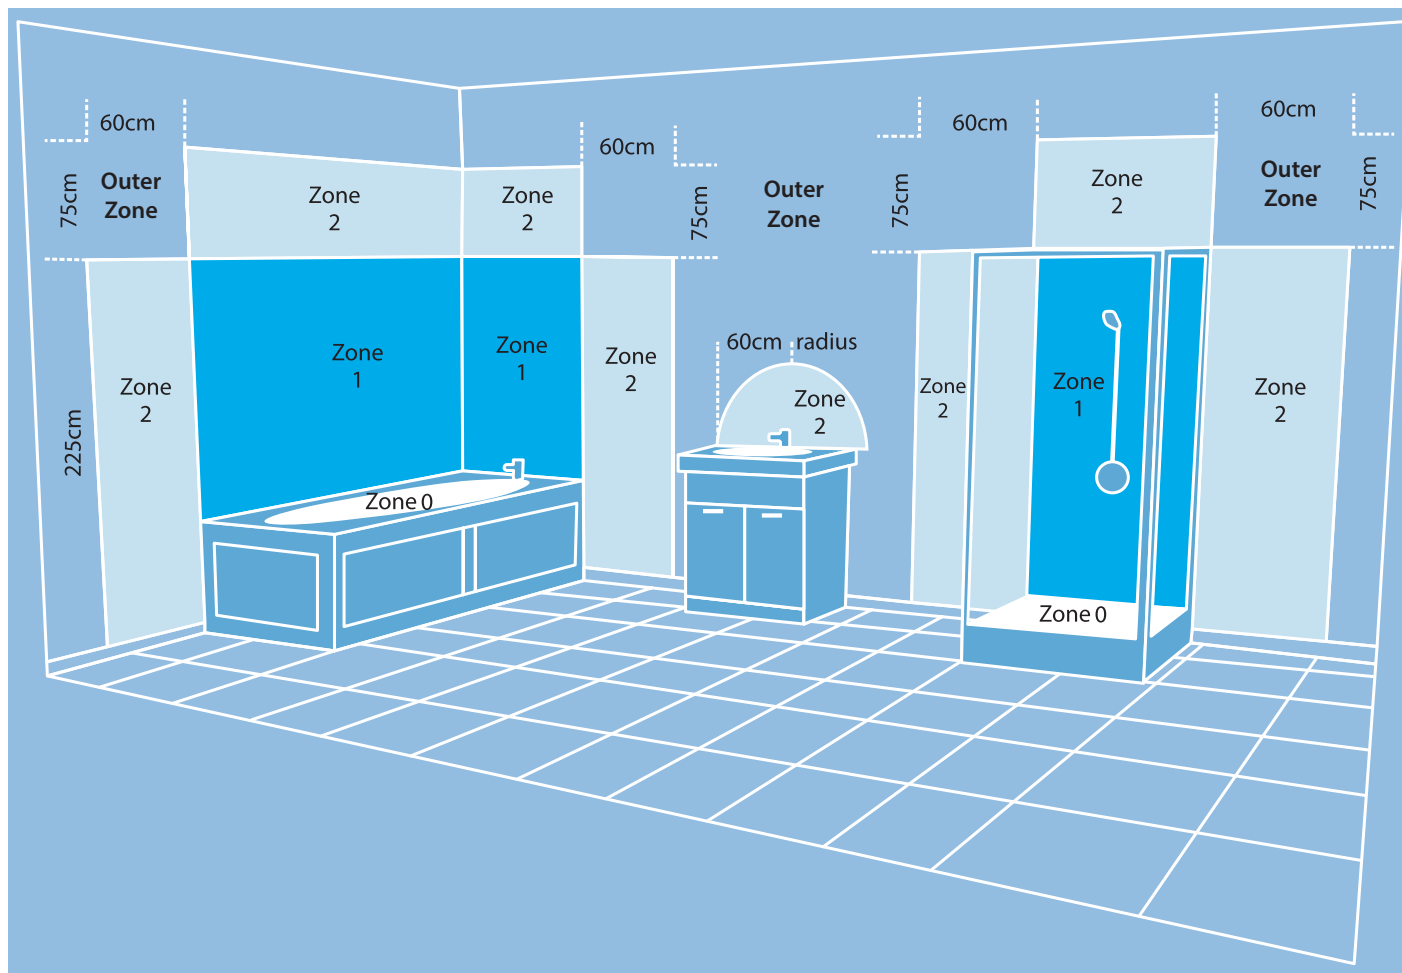

Bathroom Zone Chart

The following information is a guide to help you understand what fittings can be placed where in a bathroom. This is not an installation guide and reference should be made to the IEE Wiring Regulations 18th Edition (BS 7671:2018) or a qualified electrician.

Firstly it is important to understand the rating by which bathroom lights are classified. IP rating stands for "Ingress Protection" and is always followed by two characters. These two numbers refer to the level of protection and it is important that you choose fittings with the correct rating according to where they are to be sited within the bathroom.

The diagram above shows a bathroom split into four clear zones: 0, 1, 2 and "Outside Zones".

Zone 0 is inside the bath or shower itself. Any fitting used in this zone must be low voltage, (max 12v) and be rated at least IP67 which is total immersion proof.

Zone 1 is the area above the bath to a height of 2.25m from the floor. In this zone a minimum rating of IP44 is required. If the fitting is 240v a 30ma residual current device (RCD) must also be used to protect the circuit in this zone.

Zone 2 is an area stretching 0.6m outside the perimeter of the bath and to a height of 2.25 from the floor. In this zone IP rating of at least IP44 is required.

In addition it is good practice to consider the area around a wash basin, within a 60cm radius of any tap to be considered as zone 2.

Outside Zones is anywhere outside zones 0, 1 and 2 (subject to specific limits) and where no water jet is likely to be used. No IP rating is required.

In addition to the above, if there is a likelihood of water jets being used for cleaning purpose in zones 1,2 and "Outside Zones" a fitting rated a minimum of IP65 must be used.

Full details can be found in the latest copy of the IEE wiring regulations.